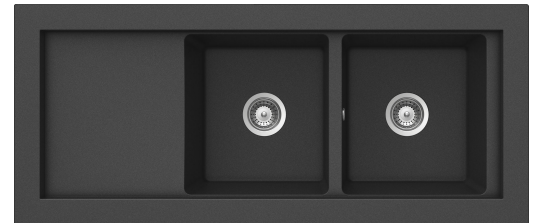

Granite Domus D200

Art. no. DOMD200-O
GTIN 4014949000348

Cabinet size	80
Overall dimension in mm	1220 x 525
Bowl dim. in mm	343 x 380 x 203
Small bowl dim. in mm	343 x 380 x 203
Cut-out dimension, inset model	1140 x 480
Waste hole dim. in mm	90
Material	Cristalite

Description

Kitchen sink in granite material Cristalite with two bowls and drainage surface for inset or undermounting. Available in the following colours: Onyx(black) and Alumina(light grey). Delivers with pop-up waste and water trap. Glass cutting board inclusive.