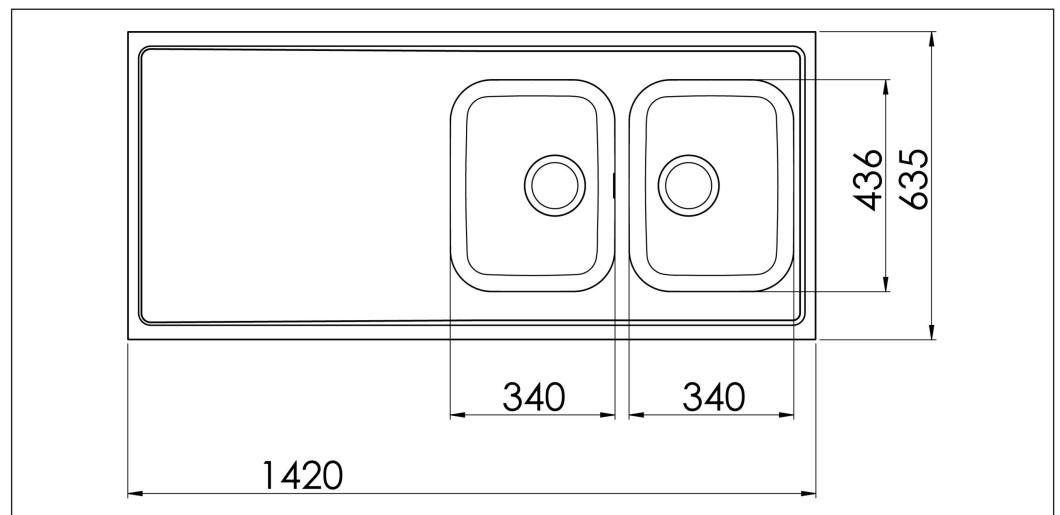

Atlantic H 635-KV H1420-635-K

Art. no. AH1420H-635-KV
GTIN 7393069020199

Art. no. AH1420V-635-KV
GTIN 7393069020182

Cabinet size 80
Overall dimension in mm 1420 x 635 x 30
Bowl dim. in mm 340 x 436 x 160
Small bowl dim. in mm 340 x 436 x 160
Waste hole dim. in mm 95
Material EN 1.4301, AISI 304, SS2333
Material thickness in mm 1,0

Description

Lay-on kitchen sink with two big bowls. Delivers with basket waste, overflow, taphole and water trap.
 1420 x 635 x 30mm

Optional