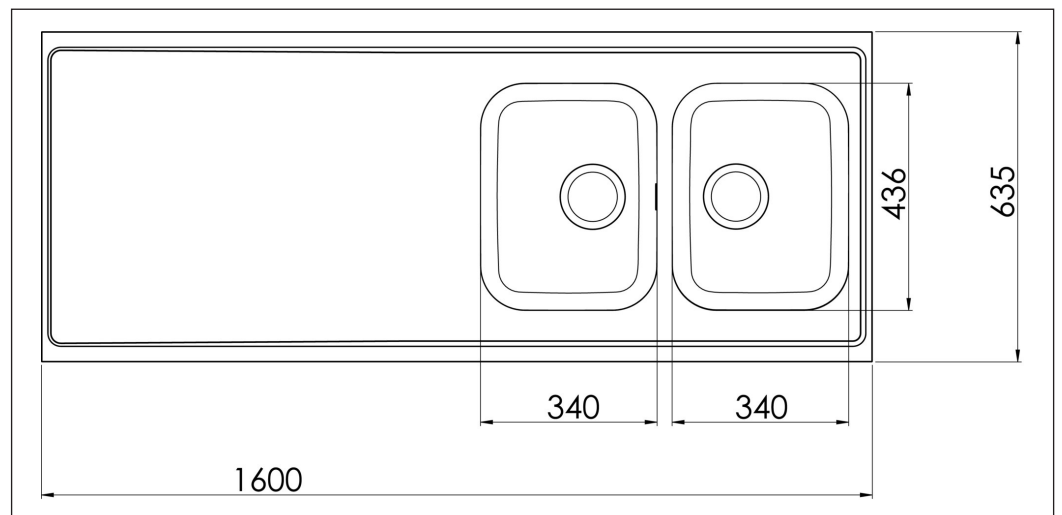

# Atlantic H 635-KV H16-635-KV

**Art. no.** AH16H-635-KV  
**GTIN** 7393069019919

**Art. no.** AH16V-635-KV  
**GTIN** 7393069019926

**Cabinet size** 80  
**Overall dimension in mm** 1600 x 635 x 30  
**Bowl dim. in mm** 340 x 436 x 160  
**Small bowl dim. in mm** 340 x 436 x 160  
**Waste hole dim. in mm** 95  
**Material** EN 1.4301, AISI 304, SS2333  
**Material thickness in mm** 1,0

**Description**

Lay-on kitchen sink with two big bowls. Delivers with basket waste, overflow, taphole and water trap.  
1600 x 635 x 30mm

Optional