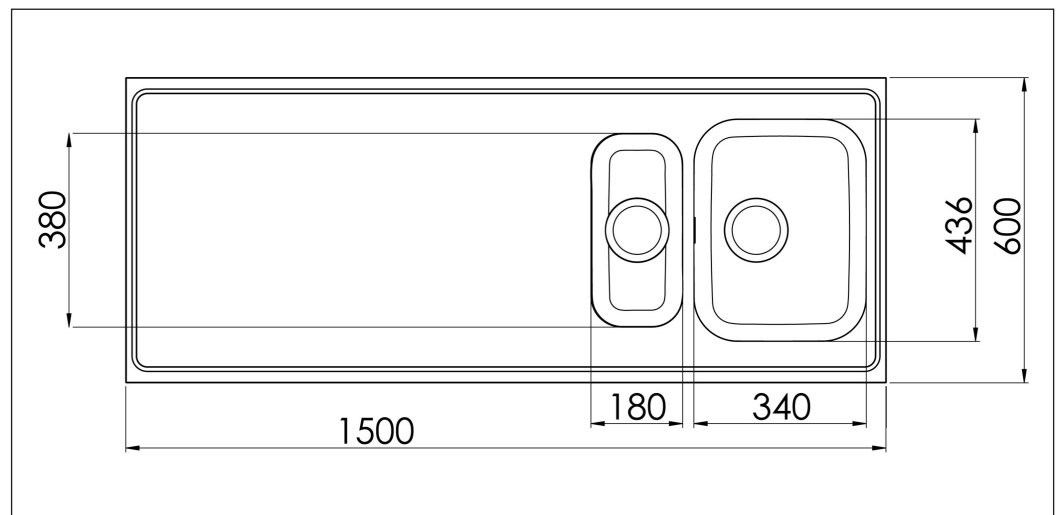

Atlantic G 600-KV G15-KV

Art. no. AG15-KV
GTIN 7393069024197

Cabinet size 60
Overall dimension in mm 1500 x 600 x 30
Bowl dim. in mm 340 x 436 x 160
Small bowl dim. in mm 180 x 380 x 160
Waste hole dim. in mm 95
Material EN 1.4301, AISI 304, SS2333
Material thickness in mm 0,7

Description
Reversible lay-on kitchen sink with one big and one small bowl. Delivers with basket waste, overflow and water trap.
1500 x 600 x 30mm

Optional