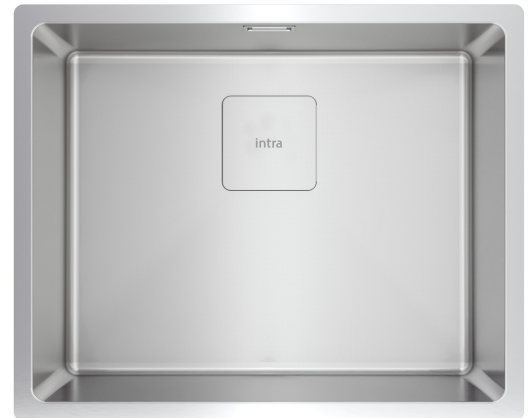

FlexLinea FlexLinea-PC

Art. no. FlexLinea5040-PC
GTIN 7393069024920

Cabinet size 60
Overall dimension in mm 540 x 440 x 200
Bowl dim. in mm 500 x 400
Waste hole dim. in mm 97
Waste hole placement Upper center
Material EN 1.4301, AISI 304, SS2333, PureClean
Material thickness in mm 1,0
Gross weight in kg 7.20
Net weight in kg 5.60

Description

Single bowl in stainless steel with unique PureClean treatment for extra hygiene and cleanliness. The treatment is inspired by nature - especially the Lotus effect where a flower's leaves repel water and self-cleans. The treatment prevents dirt particles from sticking to the surface.

For inset, under- and flush mount in a sharp and timeless expression that fits most kitchen (R15). With square basket waste and decorative cover. Delivered with overflow, basket waste and water trap.

Optional