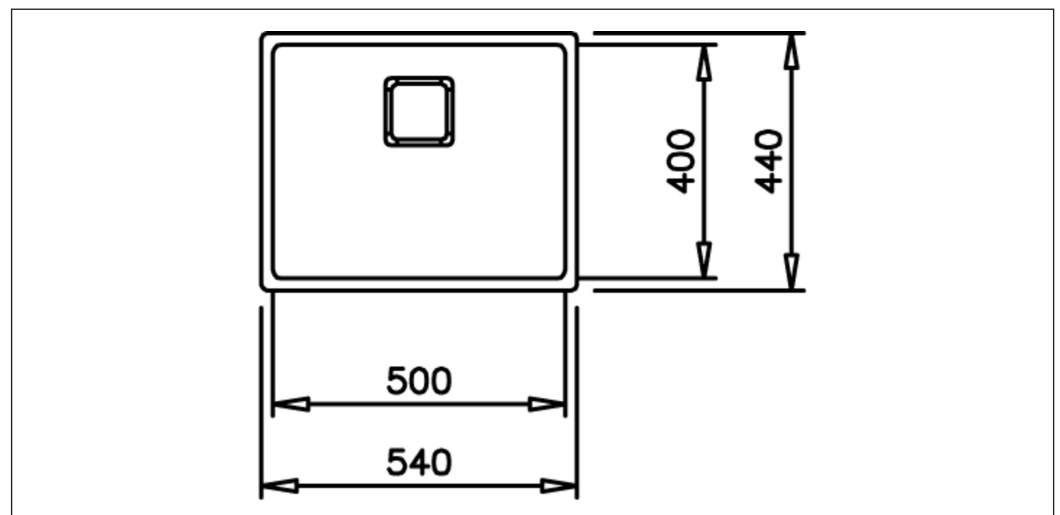

FlexLinea FlexLinea-PC

Art. no. FlexLinea5040-PC
GTIN 7393069024920

Cabinet size 60
Overall dimension in mm 540 x 440 x 200
Bowl dim. in mm 500 x 400
Waste hole dim. in mm 97
Waste hole placement Upper center
Material EN 1.4301, AISI 304, SS2333, PureClean
Material thickness in mm 1,0
Gross weight in kg 7.20
Net weight in kg 5.60

For inset, under- and flush mount in a sharp and timeless expression that fits most kitchen (R15). With square basket waste and decorative cover. Delivered with overflow, basket waste and water trap.

Optional