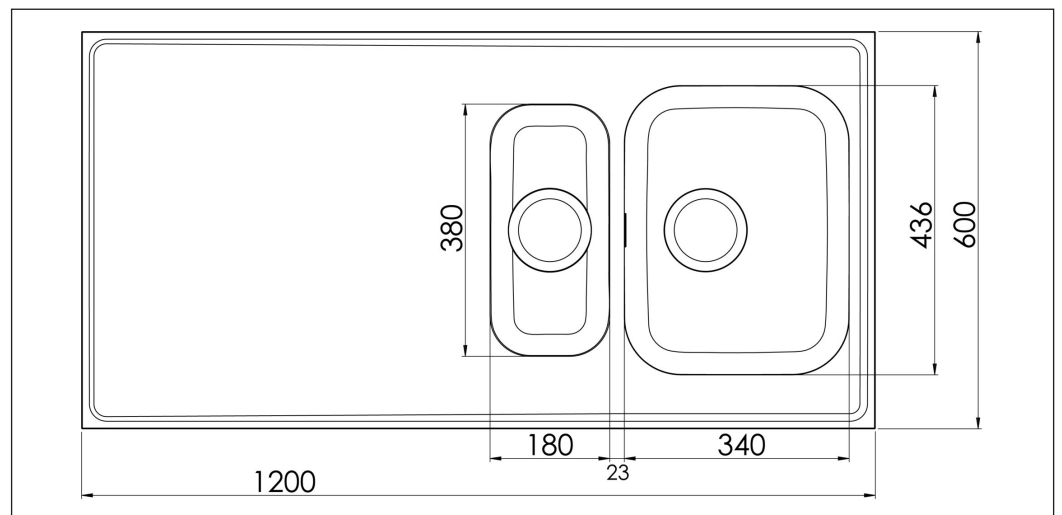

# Atlantic G 600-KV G12-KV

**Art. no.** AG12-KV  
**GTIN** 7393069014372

**Cabinet size** 60  
**Overall dimension in mm** 1200 x 600 x 30  
**Bowl dim. in mm** 340 x 436 x 160  
**Small bowl dim. in mm** 180 x 380 x 160  
**Waste hole dim. in mm** 95  
**Material** EN 1.4301, AISI 304,  
SS2333  
**Material thickness in mm** 0,7

## Description

Reversible lay-on kitchen sink with one big and one small bowl. Delivers with basket waste, overflow and water trap.  
1200 x 600 x 30mm

Optional