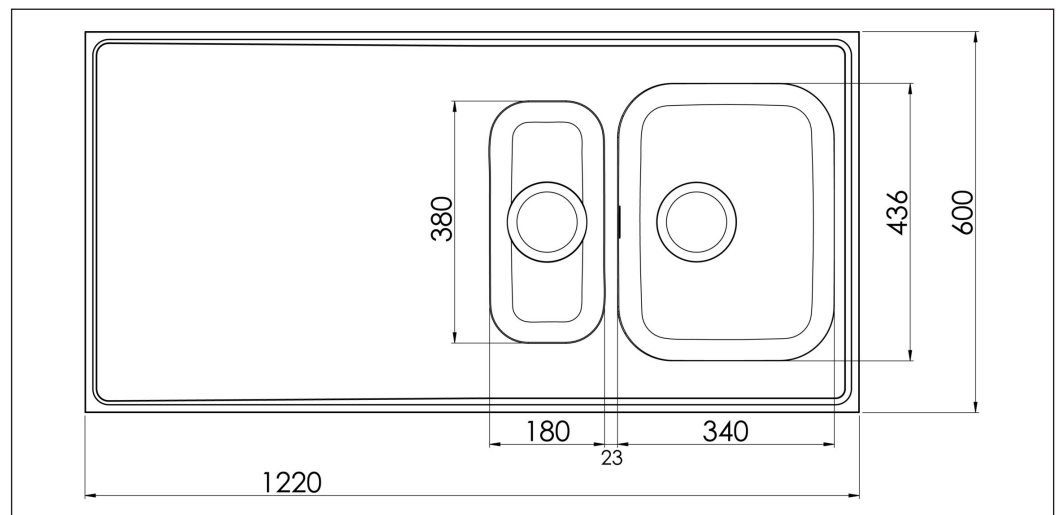

# Atlantic G 600-KV G1220-KV

**Art. no.** AG1220-KV  
**GTIN** 7393069014365

**Cabinet size** 60  
**Overall dimension in mm** 1220 x 600 x 30  
**Bowl dim. in mm** 340 x 436 x 160  
**Small bowl dim. in mm** 180 x 380 x 160  
**Waste hole dim. in mm** 95  
**Material** EN 1.4301, AISI 304, SS2333  
**Material thickness in mm** 0,7

**Description**

Reversible lay-on kitchen sink with one big and one small bowl. Delivers with basket waste, overflow and water trap.  
1220 x 600 x 30

Optional