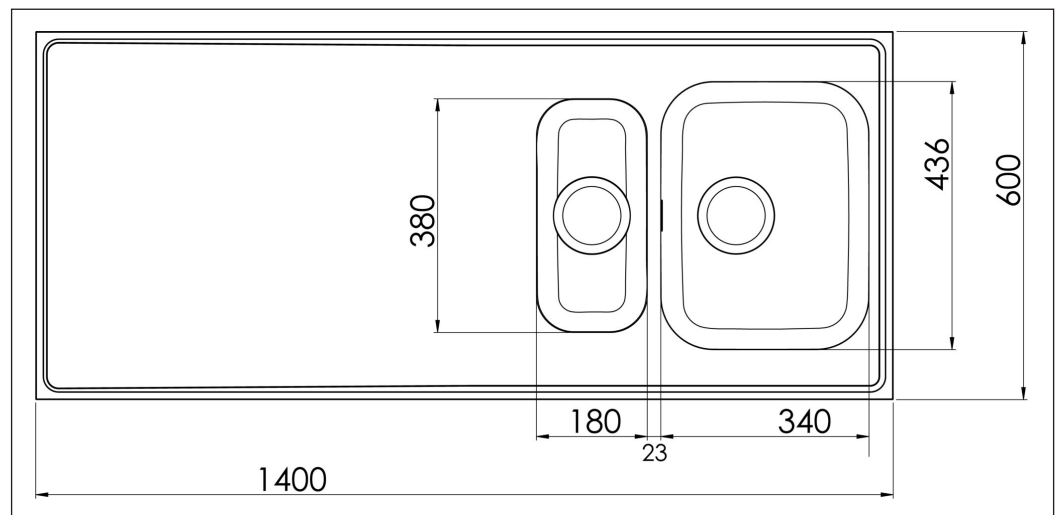

Atlantic G 600-KV G14-KV

Art. no. AG14-KV
GTIN 7393069014389

Cabinet size 60
Overall dimension in mm 1400 x 600 x 30
Bowl dim. in mm 340 x 436 x 160
Small bowl dim. in mm 180 x 380 x 160
Waste hole dim. in mm 95
Material EN 1.4301, AISI 304,
SS2333
Material thickness in mm 0,7

Description
Reversible lay-on kitchen sink with one big and one small bowl. Delivers with basket waste, overflow and water trap.
1400 x 600 x 30mm

Optional