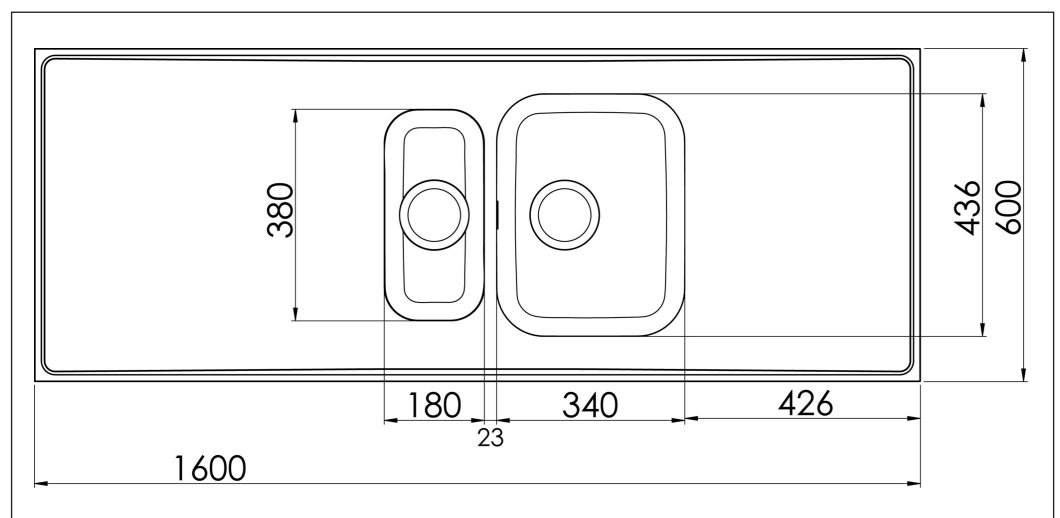

# Atlantic G 600-KV G16-KV

**Art. no.** AG16-KV  
**GTIN** 7393069014396

**Cabinet size** 60  
**Overall dimension in mm** 1600 x 600 x 30  
**Bowl dim. in mm** 340 x 436 x 160  
**Small bowl dim. in mm** 180 x 380 x 160  
**Waste hole dim. in mm** 95  
**Material** EN 1.4301, AISI 304,  
SS2333  
**Material thickness in mm** 0,7

**Description**  
Reversible lay-on kitchen sink with one big and one small bowl. Delivers with basket waste, overflow and water trap.  
1600 x 600 x 30mm

Optional