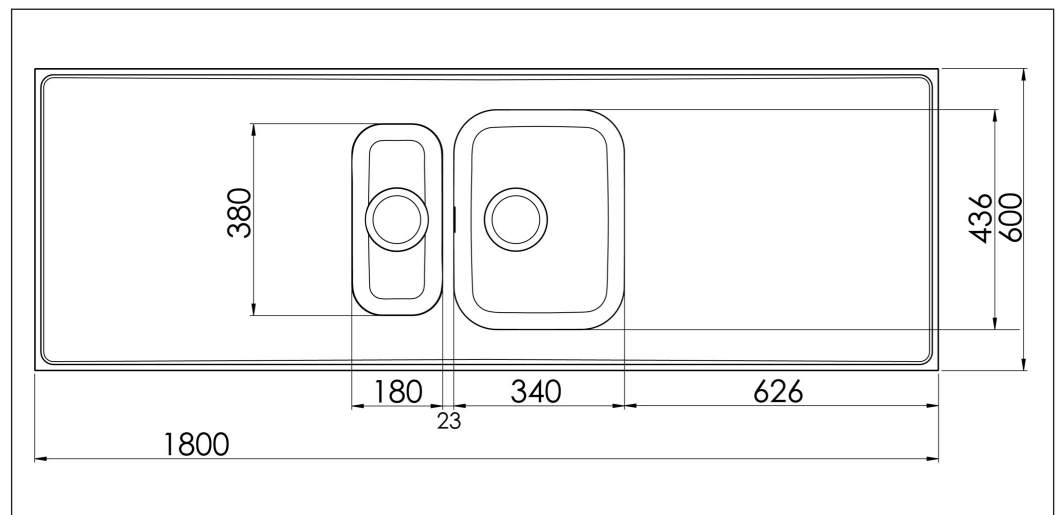

Atlantic G 600-KV G18-KV

Art. no. AG18C-KV
GTIN 7393069014402

Cabinet size 60
Overall dimension in mm 1800 x 600 x 30
Bowl dim. in mm 340 x 436 x 160
Small bowl dim. in mm 180 x 380 x 160
Waste hole dim. in mm 95
Material EN 1.4301, AISI 304, SS2333
Material thickness in mm 0,7

Description

Reversible lay-on kitchen sink with one big and one small bowl. Delivers with basket waste, overflow and water trap. Centered bowls. 1800 x 600 x 30mm

Optional