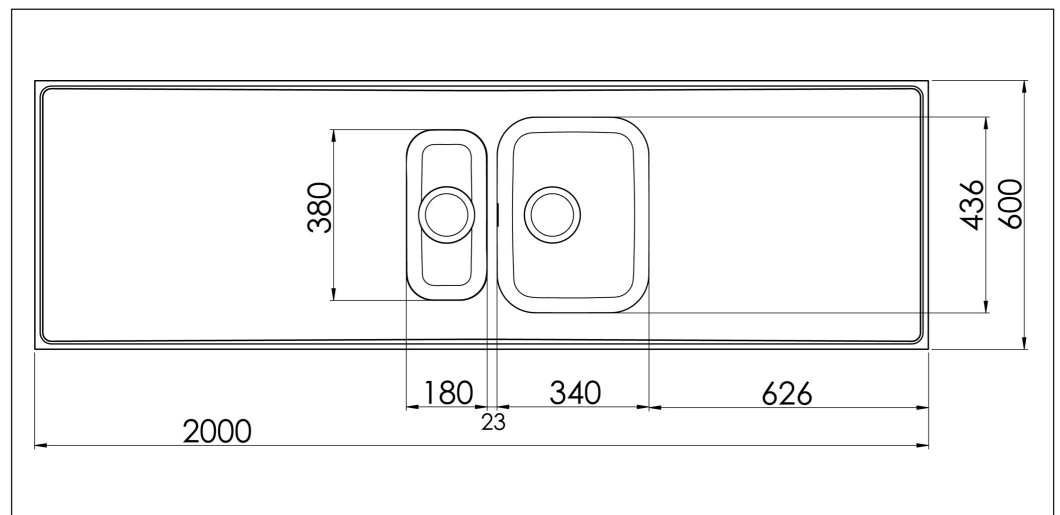

Atlantic G 600-KV G20-KV

Art. no. AG20-KV
GTIN 7393069014419

Cabinet size 60
Overall dimension in mm 2000 x 600 x 30
Bowl dim. in mm 340 x 436 x 160
Small bowl dim. in mm 180 x 380 x 160
Waste hole dim. in mm 95
Material EN 1.4301, AISI 304,
SS2333
Material thickness in mm 0,7

Description
Reversible lay-on kitchen sink with one big and one small bowl. Delivers with basket waste, overflow and water trap.
2000 x 600 x 30mm

Optional