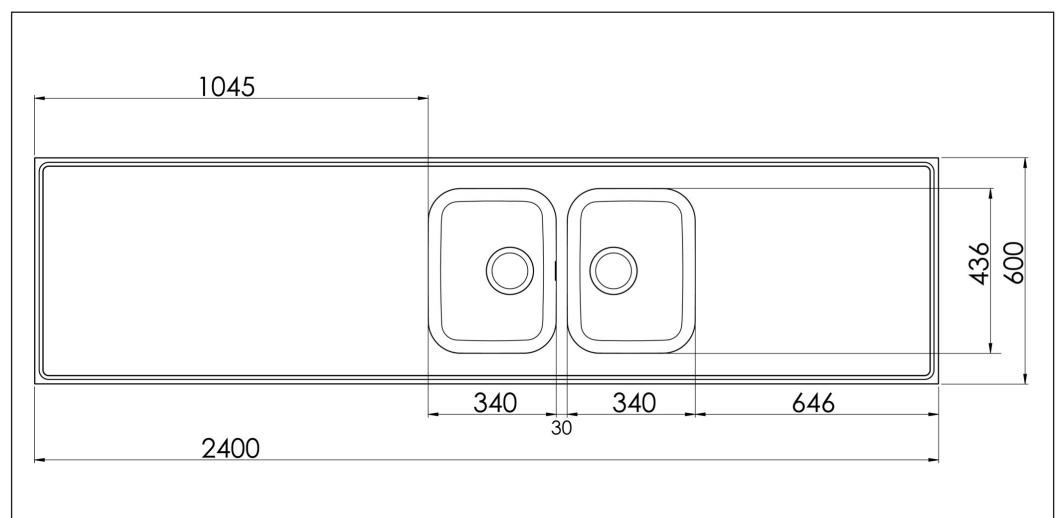

Atlantic H 600-KV H24-KV

Art. no. AH24-KV
GTIN 7393069001662

Cabinet size 80
Overall dimension in mm 2400 x 600 x 30
Bowl dim. in mm 340 x 436 x 160
Small bowl dim. in mm 340 x 436 x 160
Waste hole dim. in mm 95
Material EN 1.4301, AISI 304, SS2333
Material thickness in mm 0,7

Description
Reversible lay-on kitchen sink with two big bowls and drainage surface. Delivers with basket waste, overflow and water trap.
2400 x 600 x 30mm

Optional