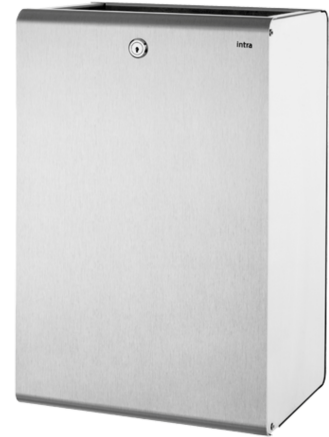

# Icon ICA3

**Art. no.** ICA3  
**GTIN** 7393069021509

**Overall dimension in mm** 300 x 200 x 450  
**Volume in L** 27  
**Material** AISI 304  
**Material thickness in mm** 1,25/1,00  
**Installation height in mm** 600  
**Gross weight in kg** 7.00  
**Weight, pallet** 235.00  
**Pcs per pallet** 30  
**Design** OddThorsen  
**Made in** Norway

## Description

Icon Waste bin in stainless steel.  
Volume 27 L, grinded finish