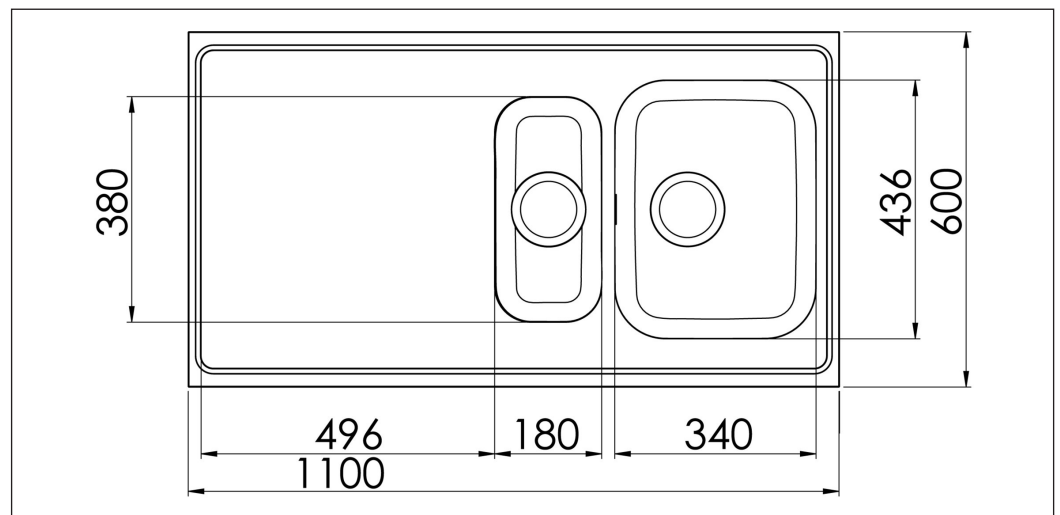

Atlantic G 600-KV G11-KV

Art. no. AG11-KV
GTIN 7393069018752

Cabinet size 60
Overall dimension in mm 1100 x 600 x 30
Bowl dim. in mm 340 x 436 x 160
Small bowl dim. in mm 180 x 380 x 160
Waste hole dim. in mm 95
Material EN 1.4301, AISI 304,
SS2333
Material thickness in mm 0,7

Description

Reversible lay-on kitchen sink with one big and one small bowl. Delivers with basket waste, overflow and water trap.
1100 x 600 x 30mm

Optional