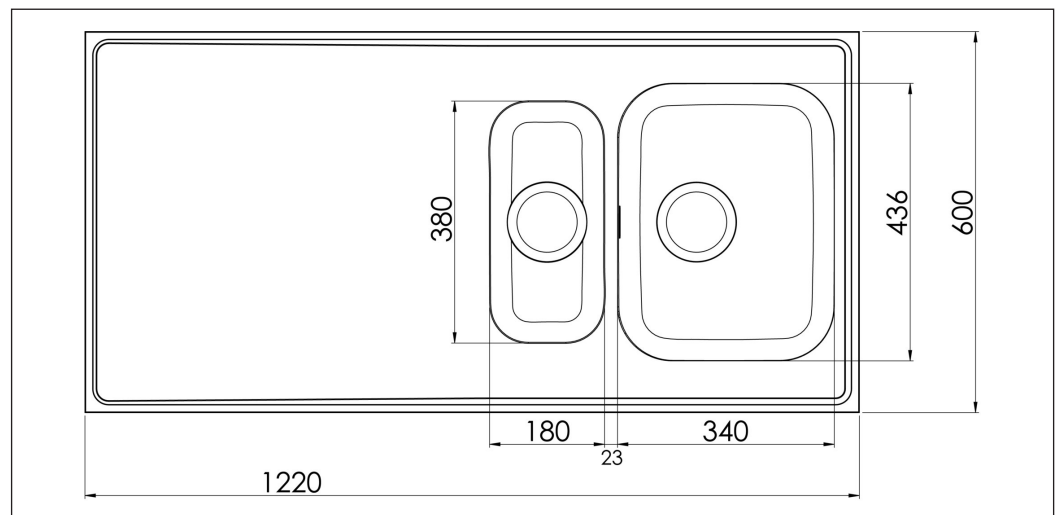

# Atlantic G 600-KV G1220-KV

**Art. no.** AG1220-KV  
**GTIN** 7393069014365

**Cabinet size** 60  
**Overall dimension in mm** 1220 x 600 x 30  
**Bowl dim. in mm** 340 x 436 x 160  
**Small bowl dim. in mm** 180 x 380 x 160  
**Waste hole dim. in mm** 95  
**Material** EN 1.4301, AISI 304, SS2333  
**Material thickness in mm** 0,7

**Description**  
Reversible lay-on kitchen sink with one big and one small bowl. Delivers with basket waste, overflow and water trap.  
1220 x 600 x 30

Optional