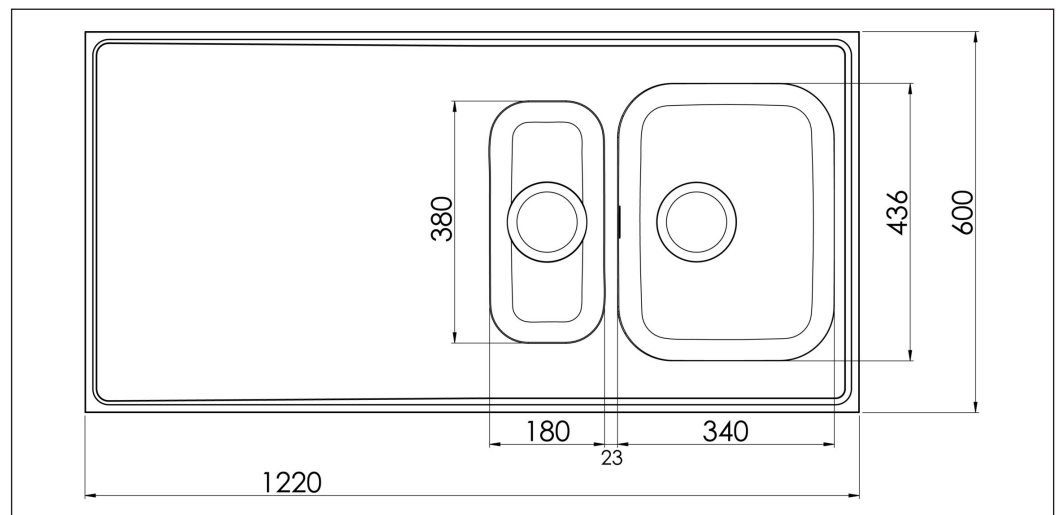

Atlantic G 600-KV G1220-KV

Art. no. AG1220-KV
GTIN 7393069014365

Cabinet size 60
Overall dimension in mm 1220 x 600 x 30
Bowl dim. in mm 340 x 436 x 160
Small bowl dim. in mm 180 x 380 x 160
Waste hole dim. in mm 95
Material EN 1.4301, AISI 304, SS2333
Material thickness in mm 0,7

Description

Reversible lay-on kitchen sink with one big and one small bowl. Delivers with basket waste, overflow and water trap.
1220 x 600 x 30

Optional