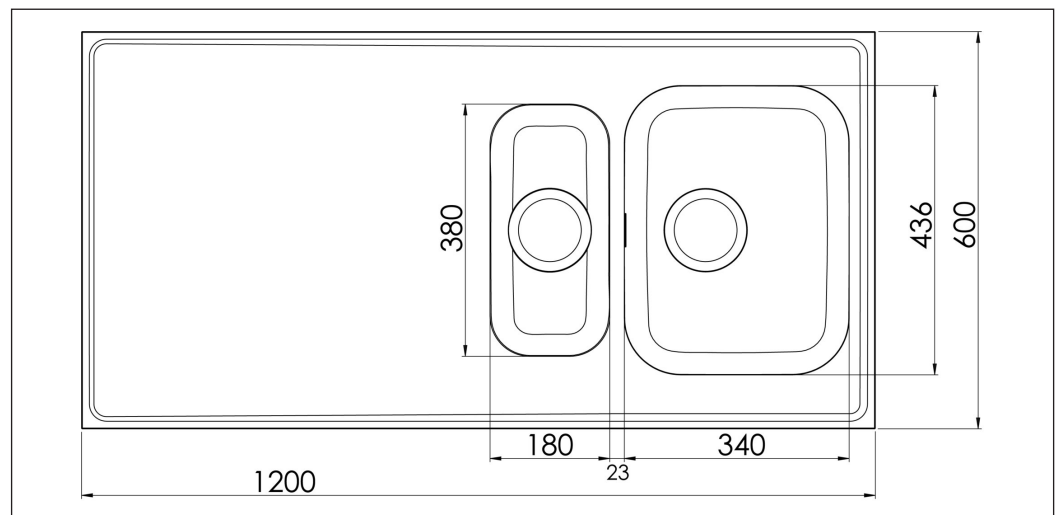

Atlantic G 600-KV G12-KV

Art. no. AG12-KV
GTIN 7393069014372

Cabinet size 60
Overall dimension in mm 1200 x 600 x 30
Bowl dim. in mm 340 x 436 x 160
Small bowl dim. in mm 180 x 380 x 160
Waste hole dim. in mm 95
Material EN 1.4301, AISI 304,
SS2333
Material thickness in mm 0,7

Description
Reversible lay-on kitchen sink with one big and one small bowl. Delivers with basket waste, overflow and water trap.
1200 x 600 x 30mm

Optional