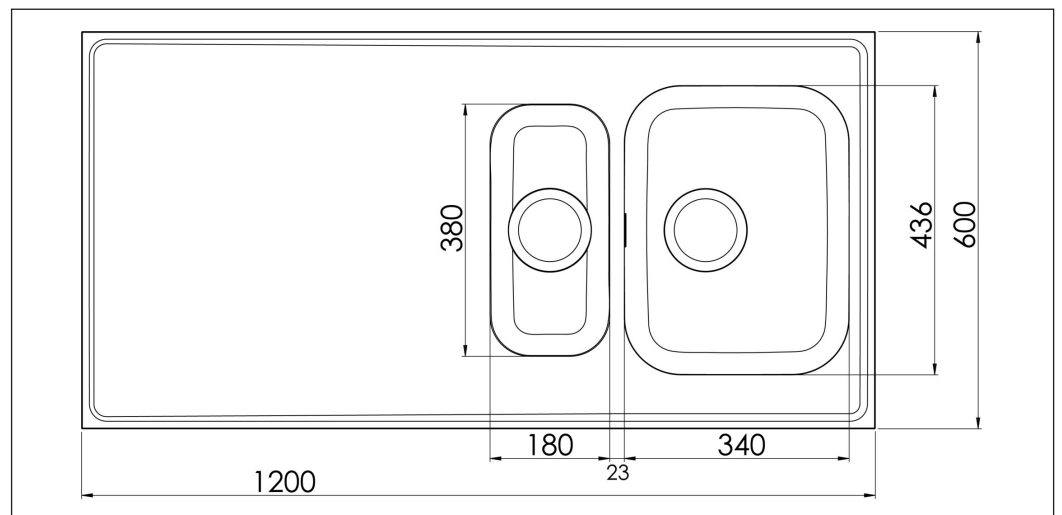

Atlantic G 600-KV G12-KV

Art. no. AG12-KV
GTIN 7393069014372

Cabinet size 60
Overall dimension in mm 1200 x 600 x 30
Bowl dim. in mm 340 x 436 x 160
Small bowl dim. in mm 180 x 380 x 160
Waste hole dim. in mm 95
Material EN 1.4301, AISI 304,
SS2333
Material thickness in mm 0,7

Description

Reversible lay-on kitchen sink with one big and one small bowl. Delivers with basket waste, overflow and water trap.
1200 x 600 x 30mm

Optional