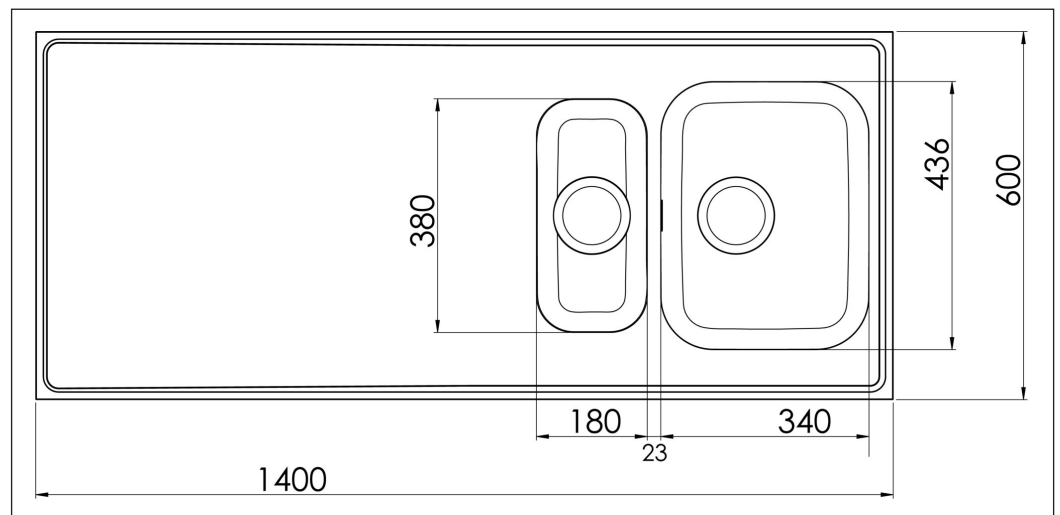

Atlantic G 600-KV G14-KV

Art. no. AG14-KV
GTIN 7393069014389

Cabinet size 60
Overall dimension in mm 1400 x 600 x 30
Bowl dim. in mm 340 x 436 x 160
Small bowl dim. in mm 180 x 380 x 160
Waste hole dim. in mm 95
Material EN 1.4301, AISI 304,
SS2333
Material thickness in mm 0,7

Description
Reversible lay-on kitchen sink with one big and one small bowl. Delivers with basket waste, overflow and water trap.
1400 x 600 x 30mm

Optional