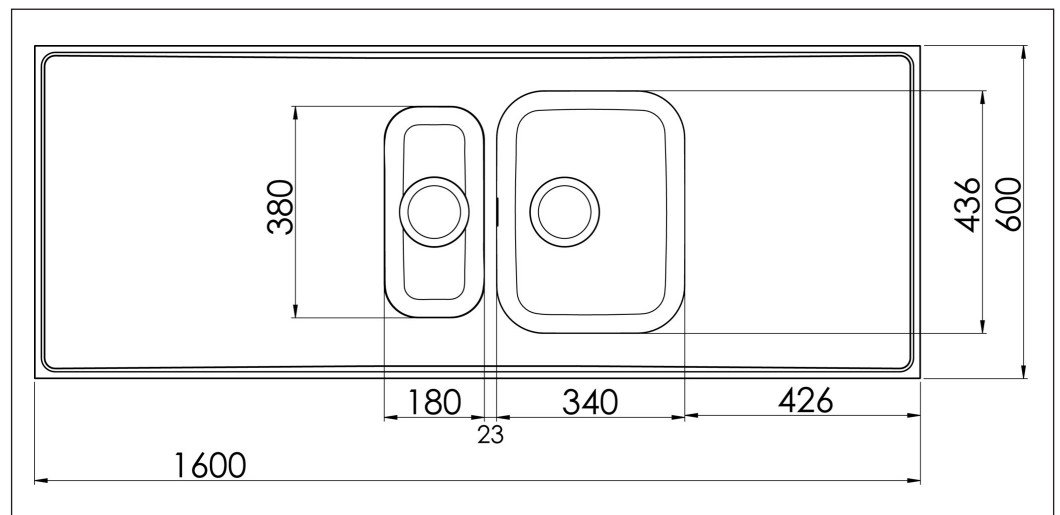

Atlantic G 600-KV G16-KV

Art. no. AG16-KV
GTIN 7393069014396

Cabinet size 60
Overall dimension in mm 1600 x 600 x 30
Bowl dim. in mm 340 x 436 x 160
Small bowl dim. in mm 180 x 380 x 160
Waste hole dim. in mm 95
Material EN 1.4301, AISI 304,
SS2333
Material thickness in mm 0,7

Description
Reversible lay-on kitchen sink with one big and one small bowl. Delivers with basket waste, overflow and water trap.
1600 x 600 x 30mm

Optional