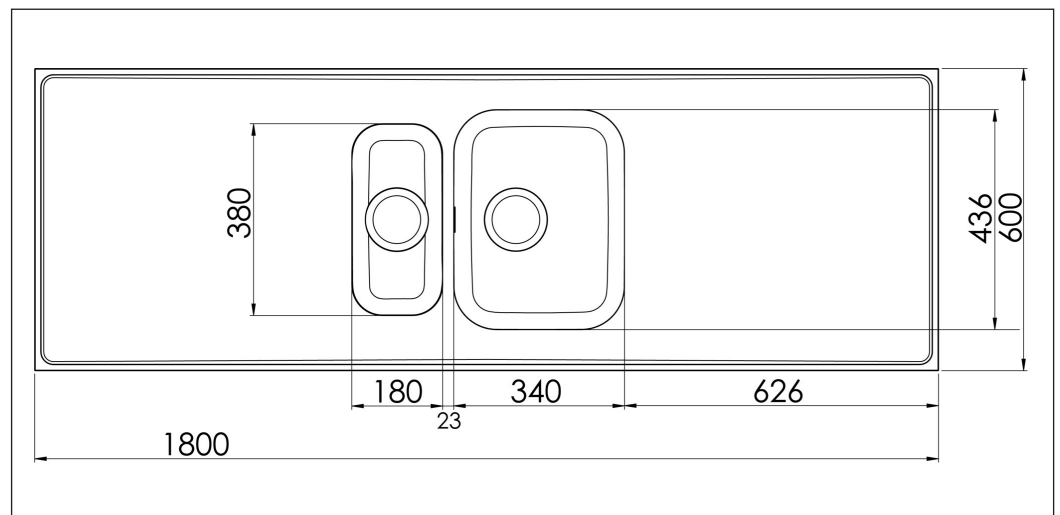

Atlantic G 600-KV G18-KV

Art. no. AG18C-KV
GTIN 7393069014402

Cabinet size 60
Overall dimension in mm 1800 x 600 x 30
Bowl dim. in mm 340 x 436 x 160
Small bowl dim. in mm 180 x 380 x 160
Waste hole dim. in mm 95
Material EN 1.4301, AISI 304, SS2333
Material thickness in mm 0,7

Description

Reversible lay-on kitchen sink with one big and one small bowl. Delivers with basket waste, overflow and water trap. Centered bowls. 1800 x 600 x 30mm

Optional