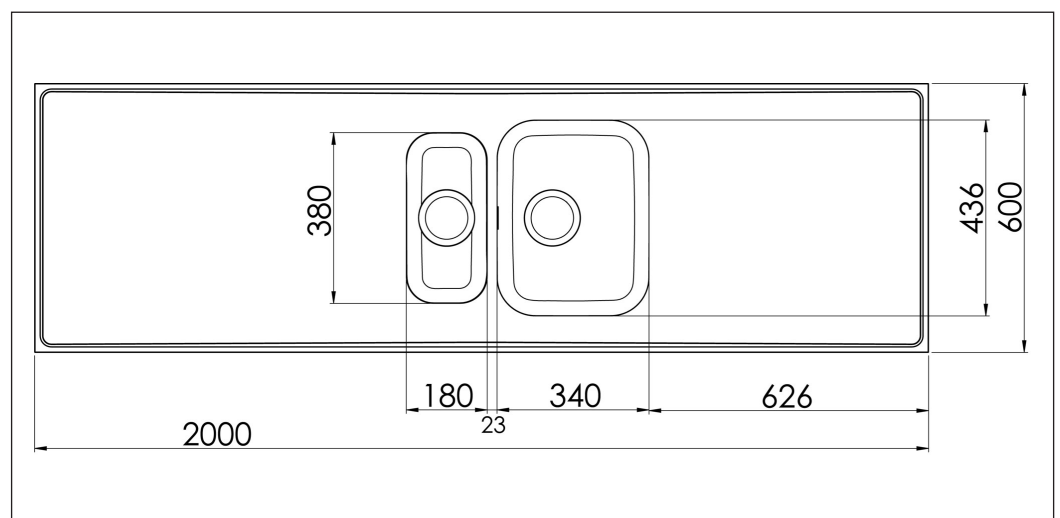

Atlantic G 600-KV G20-KV

Art. no. AG20-KV
GTIN 7393069014419

Cabinet size 60
Overall dimension in mm 2000 x 600 x 30
Bowl dim. in mm 340 x 436 x 160
Small bowl dim. in mm 180 x 380 x 160
Waste hole dim. in mm 95
Material EN 1.4301, AISI 304,
SS2333
Material thickness in mm 0,7

Description
Reversible lay-on kitchen sink with one big and one small bowl. Delivers with basket waste, overflow and water trap.
2000 x 600 x 30mm

Optional