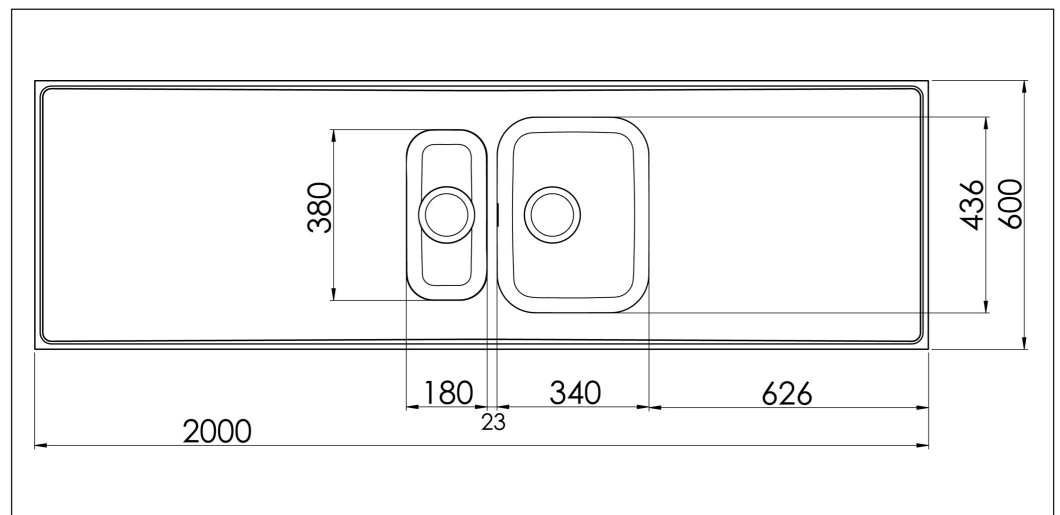

Atlantic G 600-KV G20-KV

Art. no. AG20-KV
GTIN 7393069014419

Cabinet size 60
Overall dimension in mm 2000 x 600 x 30
Bowl dim. in mm 340 x 436 x 160
Small bowl dim. in mm 180 x 380 x 160
Waste hole dim. in mm 95
Material EN 1.4301, AISI 304, SS2333
Material thickness in mm 0,7

Description
Reversible lay-on kitchen sink with one big and one small bowl. Delivers with basket waste, overflow and water trap.
2000 x 600 x 30mm

Optional