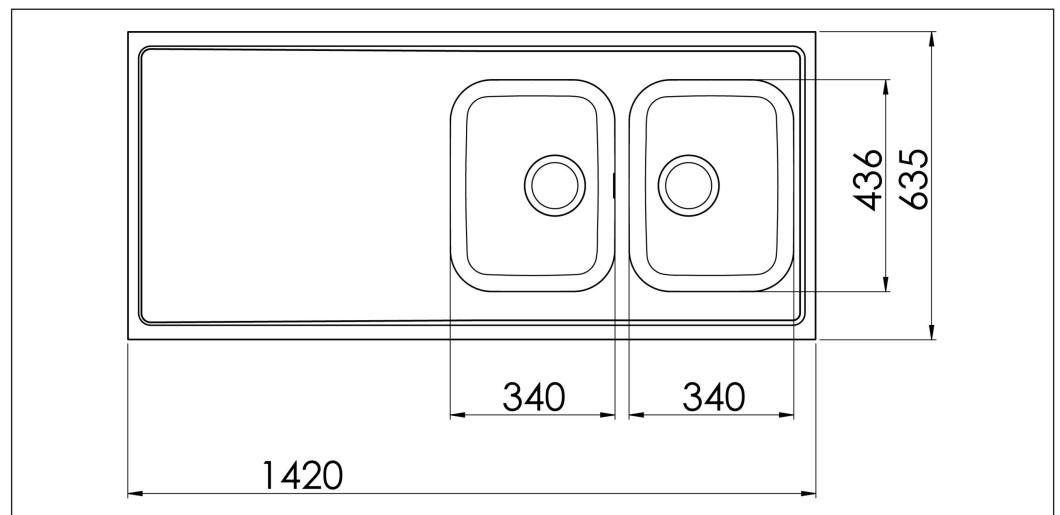

# Atlantic H 635-KV H1420-635-K

**Art. no.** AH1420H-635-KV  
**GTIN** 7393069020199

<b>Cabinet size</b>	80
<b>Overall dimension in mm</b>	1420 x 635 x 30
<b>Bowl dim. in mm</b>	340 x 436 x 160
<b>Small bowl dim. in mm</b>	340 x 436 x 160
<b>Waste hole dim. in mm</b>	95
<b>Material</b>	EN 1.4301, AISI 304, SS2333
<b>Material thickness in mm</b>	1,0

## Description

Lay-on kitchen sink with two big bowls. Delivers with basket waste, overflow, tap hole and water trap.  
1420 x 635 x 30mm

Optional