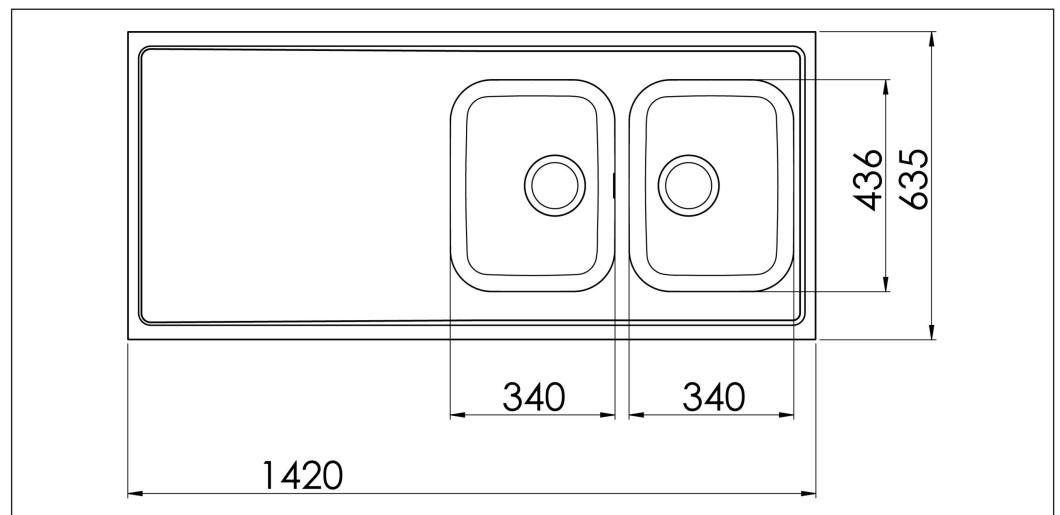

# Atlantic H 635-KV H1420-635-K

**Art. no.** AH1420H-635-KV  
**GTIN** 7393069020199

<b>Cabinet size</b>	80
<b>Overall dimension in mm</b>	1420 x 635 x 30
<b>Bowl dim. in mm</b>	340 x 436 x 160
<b>Small bowl dim. in mm</b>	340 x 436 x 160
<b>Waste hole dim. in mm</b>	95
<b>Material</b>	EN 1.4301, AISI 304, SS2333
<b>Material thickness in mm</b>	1,0

**Description**

Lay-on kitchen sink with two big bowls. Delivers with basket waste, overflow, taphole and water trap.  
1420 x 635 x 30mm

Optional