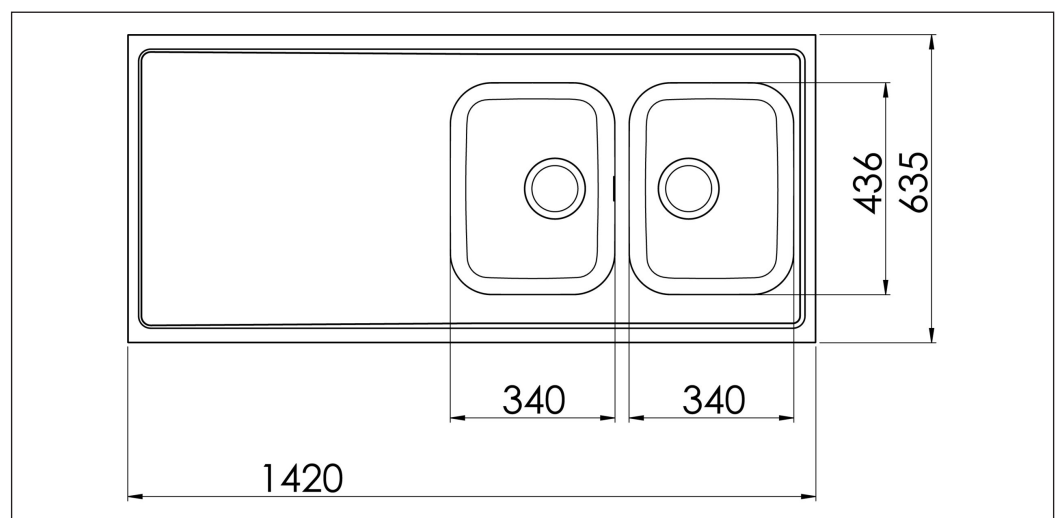

Atlantic H 635-KV H1420-635-K

Art. no. AH1420H-635-KV
GTIN 7393069020199

Cabinet size	80
Overall dimension in mm	1420 x 635 x 30
Bowl dim. in mm	340 x 436 x 160
Small bowl dim. in mm	340 x 436 x 160
Waste hole dim. in mm	95
Material	EN 1.4301, AISI 304, SS2333
Material thickness in mm	1,0

Description

Lay-on kitchen sink with two big bowls. Delivers with basket waste, overflow, tap hole and water trap.
1420 x 635 x 30mm

Optional