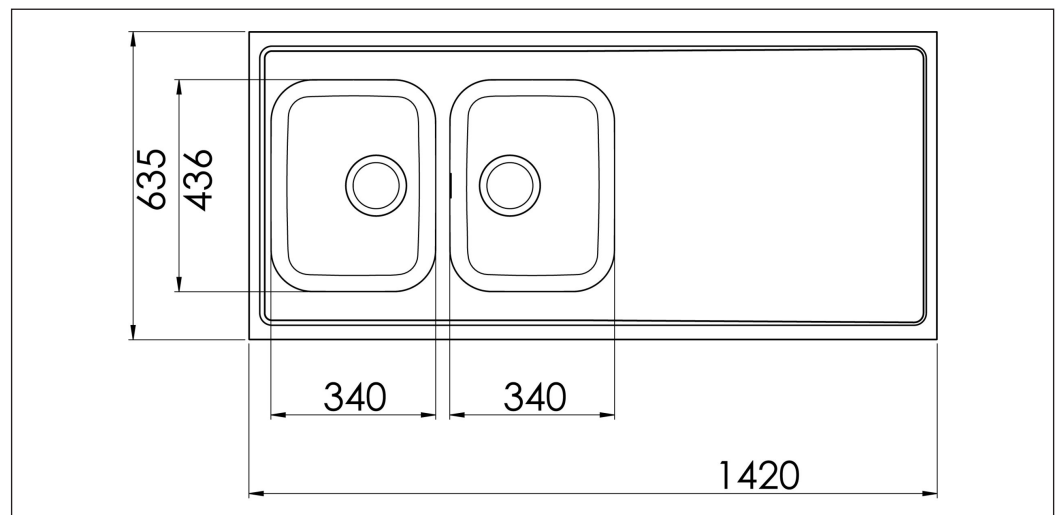

Atlantic H 635-KV H1420-635-K

Art. no. AH1420V-635-KV
GTIN 7393069020182

Cabinet size	80
Overall dimension in mm	1420 x 635 x 30
Bowl dim. in mm	340 x 436 x 160
Small bowl dim. in mm	340 x 436 x 160
Waste hole dim. in mm	95
Material	EN 1.4301, AISI 304, SS2333
Material thickness in mm	1,0

Description

Lay-on kitchen sink with two big bowls. Delivers with basket waste, overflow, tap hole and water trap.
1420 x 635 x 30mm

Optional