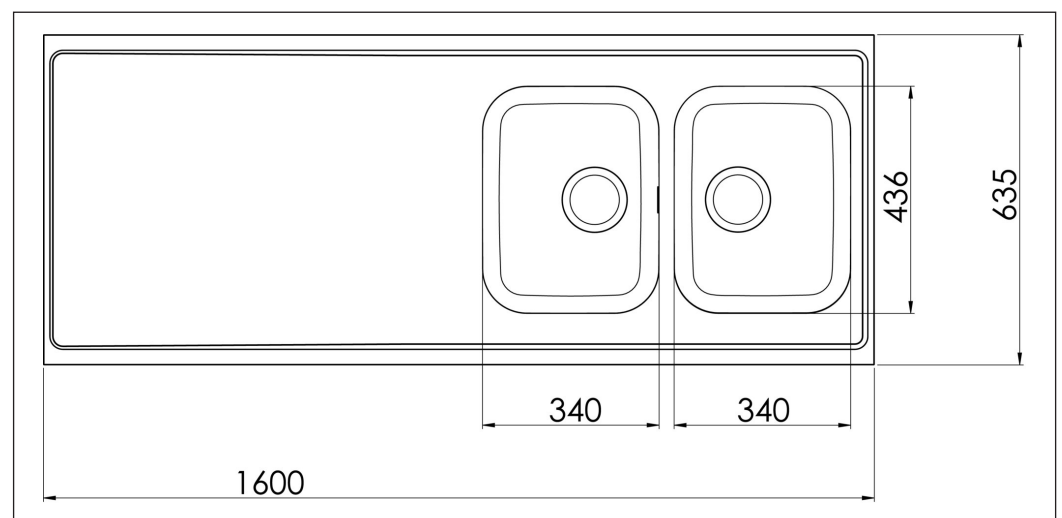

Atlantic H 635-KV H16-635-KV

Art. no. AH16H-635-KV
GTIN 7393069019919

| | |
|---------------------------------|--------------------------------|
| Cabinet size | 80 |
| Overall dimension in mm | 1600 x 635 x 30 |
| Bowl dim. in mm | 340 x 436 x 160 |
| Small bowl dim. in mm | 340 x 436 x 160 |
| Waste hole dim. in mm | 95 |
| Material | EN 1.4301, AISI 304, SS2333 |
| Material thickness in mm | 1,0 |

Description

Lay-on kitchen sink with two big bowls. Delivers with basket waste, overflow, tap hole and water trap.
1600 x 635 x 30mm

Optional