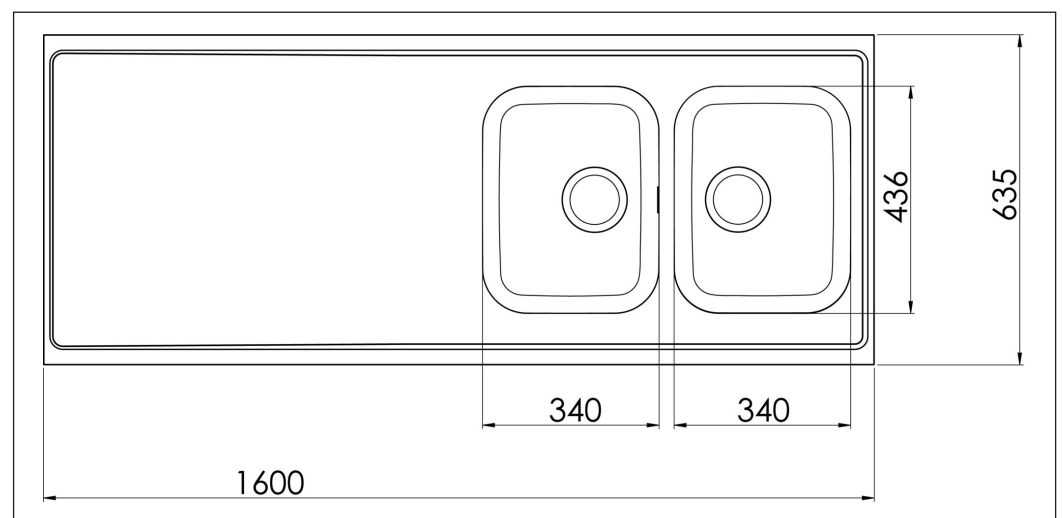

Atlantic H 635-KV H16-635-KV

Art. no. AH16H-635-KV
GTIN 7393069019919

Cabinet size	80
Overall dimension in mm	1600 x 635 x 30
Bowl dim. in mm	340 x 436 x 160
Small bowl dim. in mm	340 x 436 x 160
Waste hole dim. in mm	95
Material	EN 1.4301, AISI 304, SS2333
Material thickness in mm	1,0

Description

Lay-on kitchen sink with two big bowls. Delivers with basket waste, overflow, tap hole and water trap.
1600 x 635 x 30mm

Optional