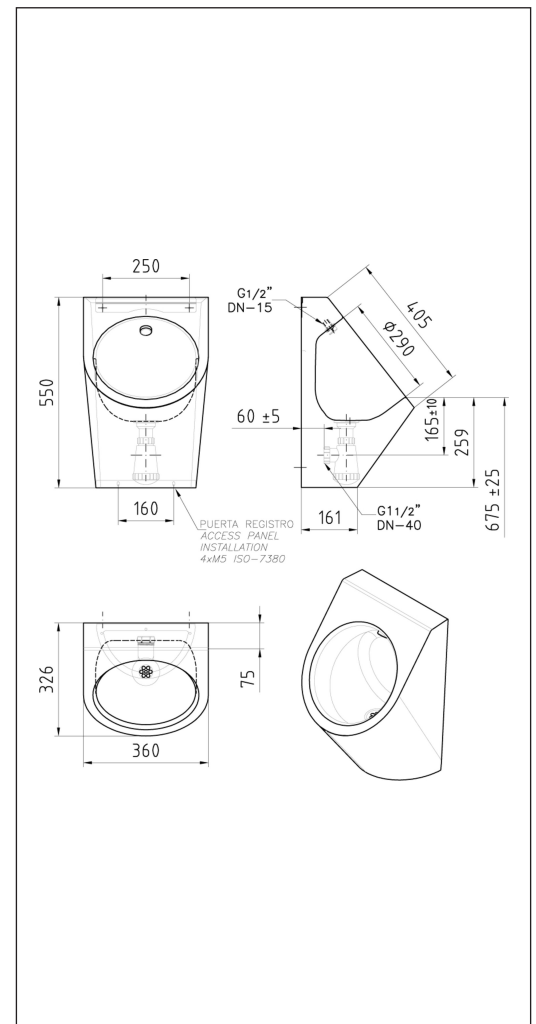

Urinal URB-EH

Art. no. URB-EH
GTIN 7393069023893

Description

Wall hung stainless steel urinal. Supplied with spray nozzle of 1/2" gas thread. Back inlet (horizontal) with 1/2" gas thread (DN-15) flushing connection.

Equipped with punched waste and supplied with valve 1 1/2" (Ø 40mm.). With removable inspection panel with security screws at the bottom.

Overall dimension in mm	325 x 360 x 550
Material	Stainless steel AISI 304
Material thickness in mm	1,2 / 1,5
Gross weight in kg	9.80
Net weight in kg	7.00