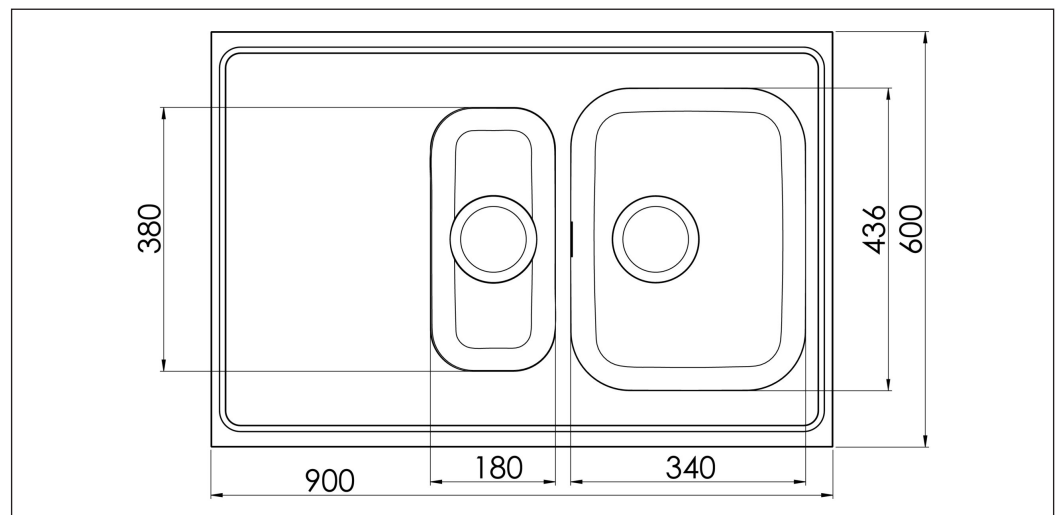

Atlantic G 600-KV G09-KV

Art. no. AG09-KV
GTIN 7393069024753

Cabinet size	60
Overall dimension in mm	900 x 600 x 30
Bowl dim. in mm	340 x 436 x 160
Small bowl dim. in mm	180 x 380 x 160
Waste hole dim. in mm	95
Material	EN 1.4301, AISI 304, SS2333
Material thickness in mm	0,7

Description

Reversible lay-on kitchen sink with one big and one small bowl. Delivers with basket waste, overflow and water trap.
900 x 600 x 30mm

Optional