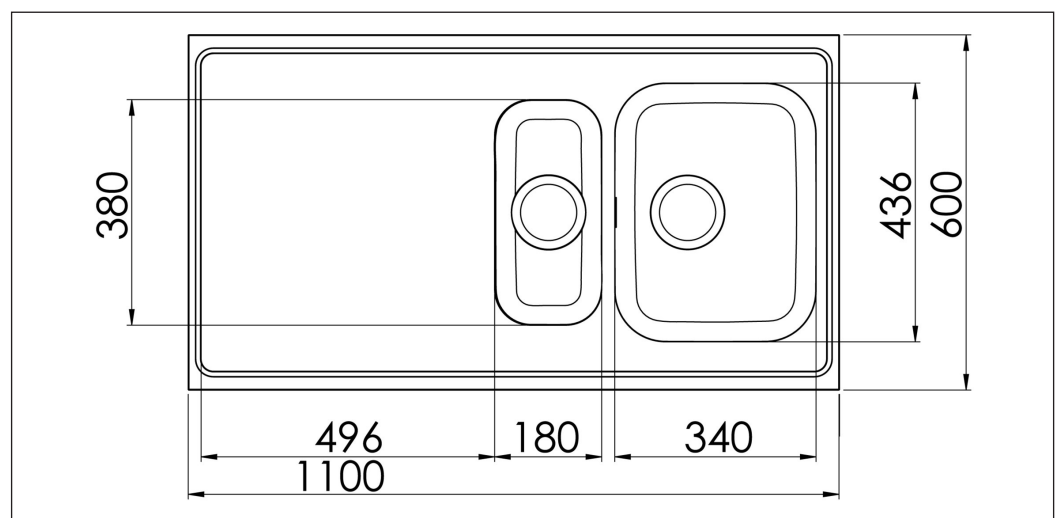

Atlantic G 600-KV G11-KV

Art. no. AG11-KV
GTIN 7393069018752

Cabinet size 60
Overall dimension in mm 1100 x 600 x 30
Bowl dim. in mm 340 x 436 x 160
Small bowl dim. in mm 180 x 380 x 160
Waste hole dim. in mm 95
Material EN 1.4301, AISI 304, SS2333
Material thickness in mm 0,7

Description
Reversible lay-on kitchen sink with one big and one small bowl. Delivers with basket waste, overflow and water trap.
1100 x 600 x 30mm

Optional