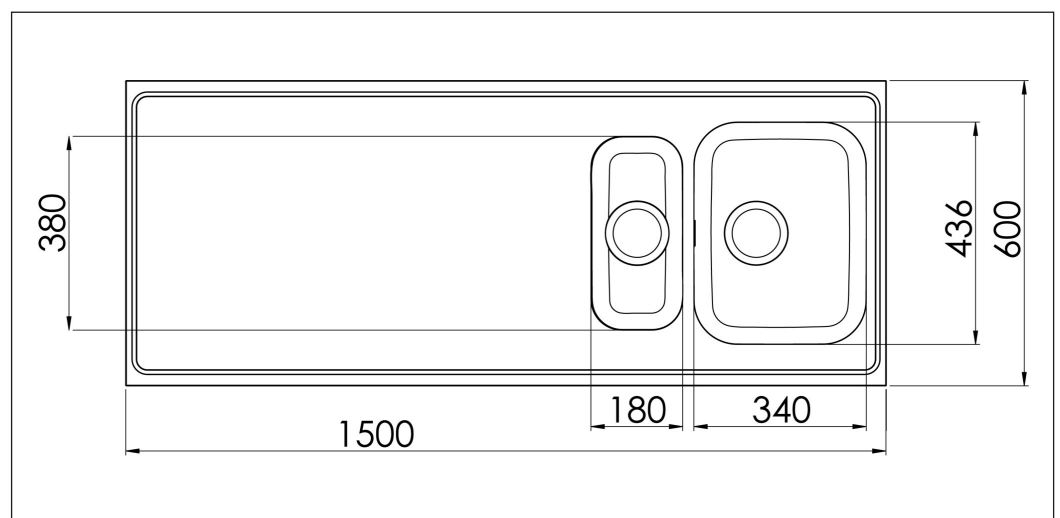

# Atlantic G 600-KV G15-KV

**Art. no.** AG15-KV  
**GTIN** 7393069024197

**Cabinet size** 60  
**Overall dimension in mm** 1500 x 600 x 30  
**Bowl dim. in mm** 340 x 436 x 160  
**Small bowl dim. in mm** 180 x 380 x 160  
**Waste hole dim. in mm** 95  
**Material** EN 1.4301, AISI 304, SS2333  
**Material thickness in mm** 0,7

## Description

Reversible lay-on kitchen sink with one big and one small bowl. Delivers with basket waste, overflow and water trap.  
1500 x 600 x 30mm

Optional