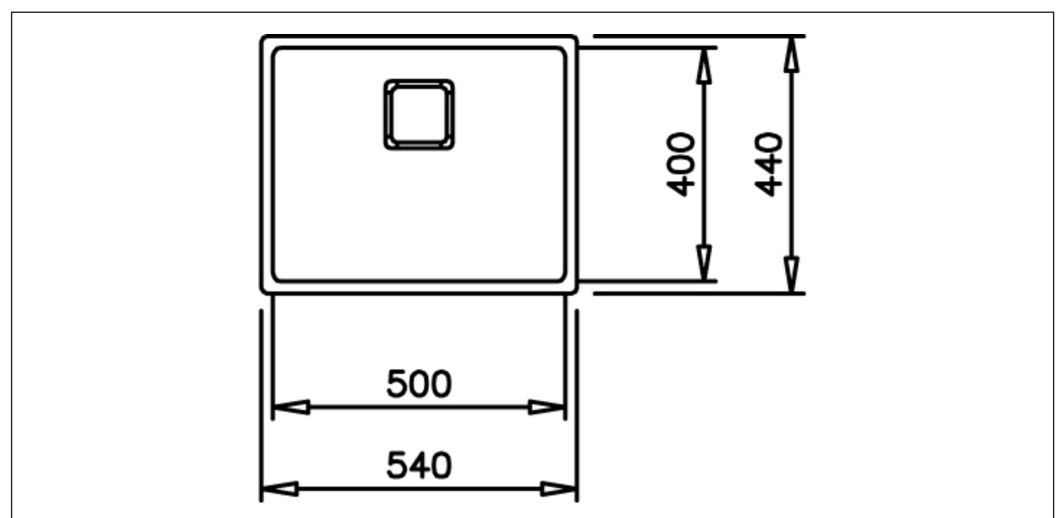

FlexLinea FlexLinea-PC

Art. no. FlexLinea5040-PC
GTIN 7393069024920

Cabinet size 60
Overall dimension in mm 540 x 440 x 200
Bowl dim. in mm 500 x 400
Waste hole dim. in mm 97
Waste hole placement Upper center
Material EN 1.4301, AISI 304, SS2333, PureClean
Material thickness in mm 1,0
Gross weight in kg 7.20
Net weight in kg 5.60

For inset, under- and flush mount in a sharp and timeless expression that fits most kitchen (R15). With square basket waste and decorative cover. Delivered with overflow, basket waste and water trap.

Optional