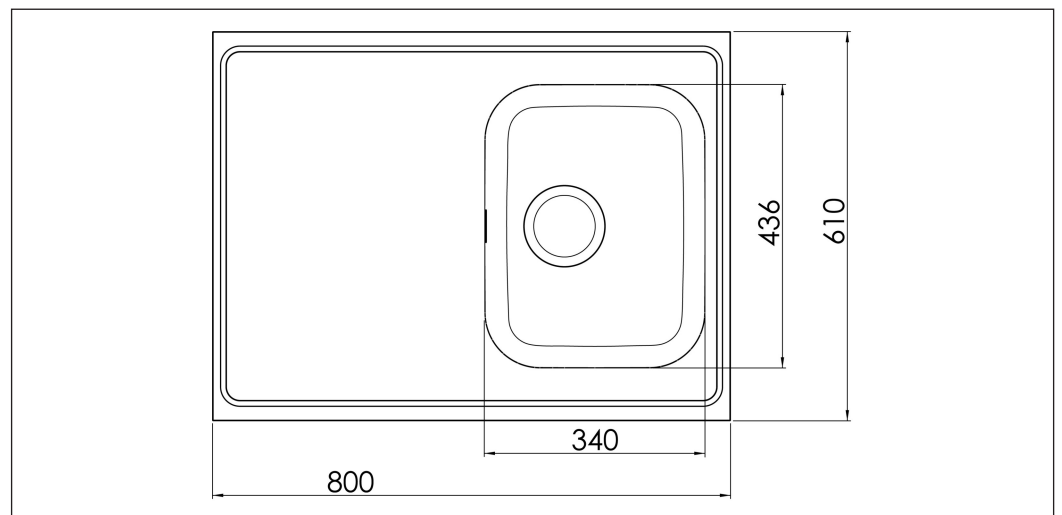

Atlantic F 610-KV AF08-610-KV

Art. no. AF08-610-KV
GTIN 7393069025224

Cabinet size 50
Overall dimension in mm 800 x 610 x 30
Bowl dim. in mm 340 x 436 x 160
Waste hole dim. in mm 95
Material EN 1.4301, AISI 304, SS2333
Material thickness in mm 0,7
Gross weight in kg 7.00
Net weight in kg 5.50

Description
Reversible lay-on kitchen sink with single bowl.
Delivered with overflow, basket waste and water trap.
800 x 610 x 30mm

Optional