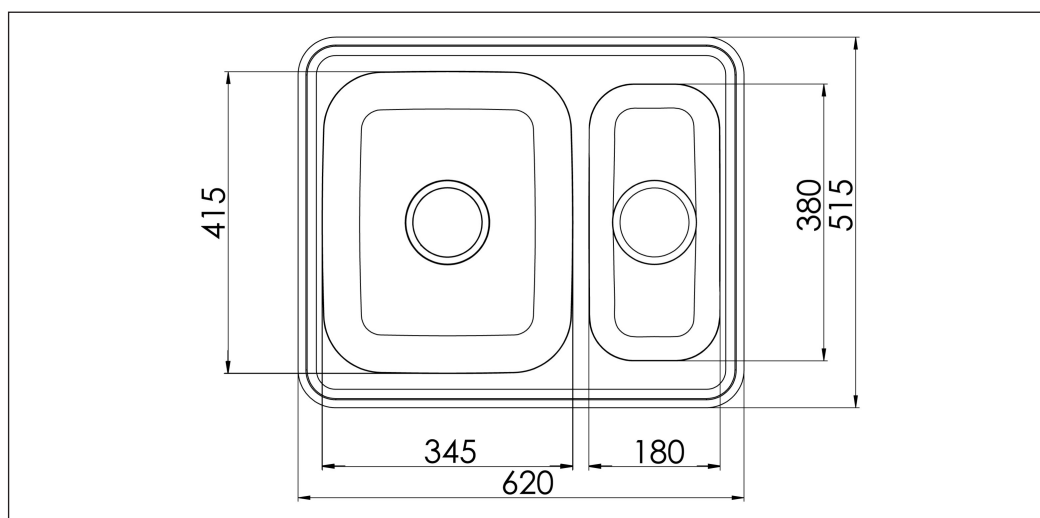

Description

IntraNivis kitchen sink with a large and a small bowl.

Nivis has an updated design with soft transitions and a fine balance between radiuses and shapes that results in a functional and elegant kitchen sink.

Supplied with basket waste, overflow and water trap. With a universal flange, for easy installation regardless if it is for inset, under- or flush mount. We have high demands on quality and a focus on sustainability in all processes!