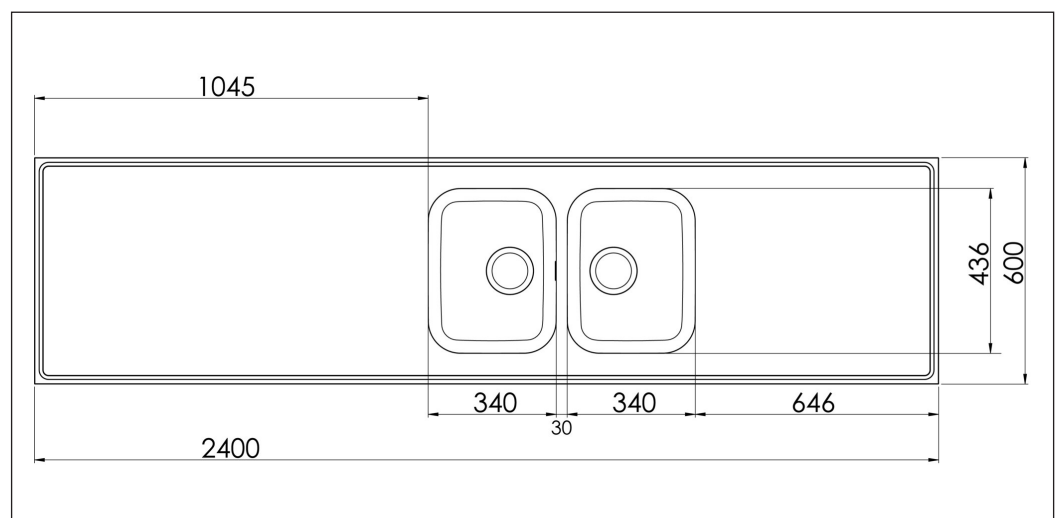

Atlantic H 600-KV H24-KV

Art. no. AH24-KV
GTIN 7393069001662

Cabinet size 80
Overall dimension in mm 2400 x 600 x 30
Bowl dim. in mm 340 x 436 x 160
Small bowl dim. in mm 340 x 436 x 160
Waste hole dim. in mm 95
Material EN 1.4301, AISI 304, SS2333
Material thickness in mm 0,7

Description
Reversible lay-on kitchen sink with two big bowls and drainage surface. Delivers with basket waste, overflow and water trap.
2400 x 600 x 30mm

Optional