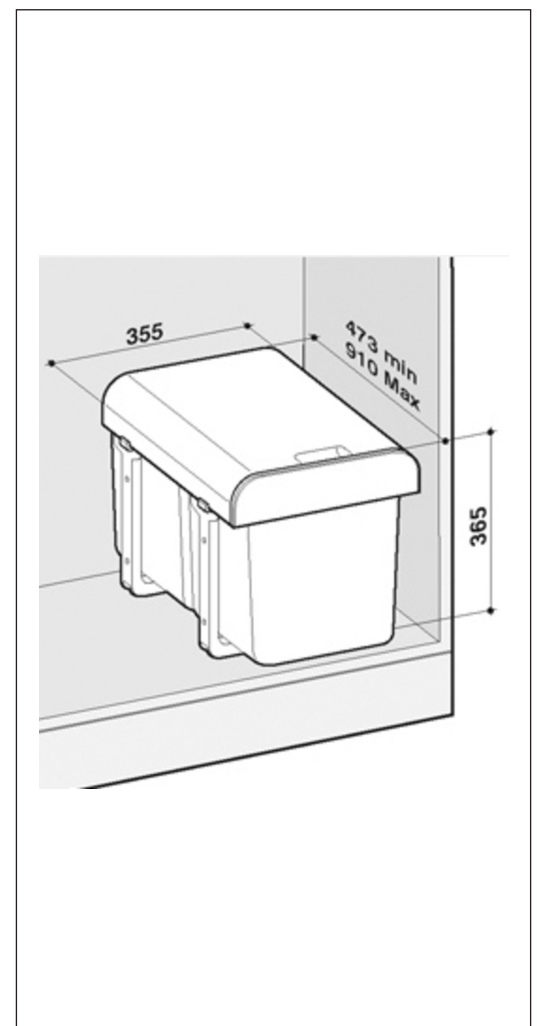

## Description

EKKO2 has two large waste bins (16 L each).  
EKKO3 has one large (16 L) waste bin and two small (8 L).  
EKKO4 has four small waste bins (8 L).

- Can withstand a weight of up to 30 kg.
- Dishwasher proof.
- Easy installation.

<b>Cabinet size</b>	40
<b>Overall dimension in mm</b>	473-910 x 355 x 365
<b>Volume in L</b>	16+16 / 8+8+16 / 4x8
<b>Material</b>	Polystyrene / Polypropylene
<b>Gross weight in kg</b>	5.40
<b>Net weight in kg</b>	5.30

Mål: H 365 x B 355 x L 473-910 mm.  
Maks belastning 30kg.

EKKO2 har to store (16 l) affaldsbeholdere  
EKKO3 har en stor (16 l) og to små affaldsbeholdere  
(8 l)  
EKKO4 har fire små (8 l) affaldbeholdere