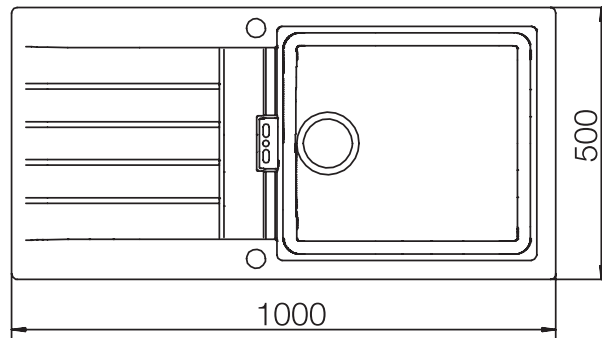

CRISTALITE® PRIMUS D-100 L

MEASUREMENTS IN MILLIMETRE

For installation from top

For undermount installation

CRISTALITE® PRIMUS D-100 L

MEASUREMENTS IN INCHES

For installation from top

For undermount installation