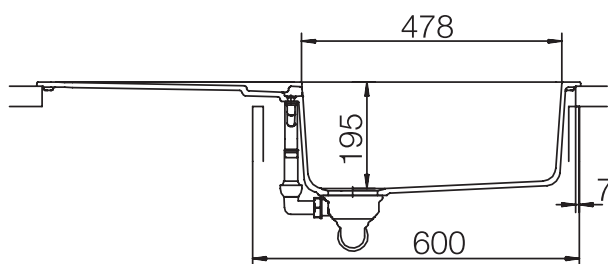

CRISTALITE® PRIMUS D-100 L

MEASUREMENTS IN MILLIMETRE

For installation from top

For undermount installation

CRISTALITE® PRIMUS D-100 L

MEASUREMENTS IN INCHES

For installation from top

For undermount installation