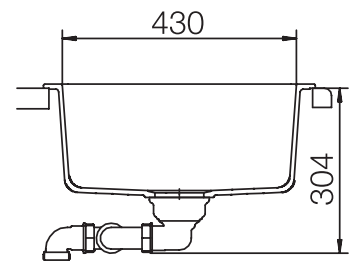

CRISTALITE® PRIMUS D-100 L

MEASUREMENTS IN MILLIMETRE

For installation from top

For undermount installation

CRISTALITE® PRIMUS D-100 L

MEASUREMENTS IN INCHES

For installation from top

For undermount installation