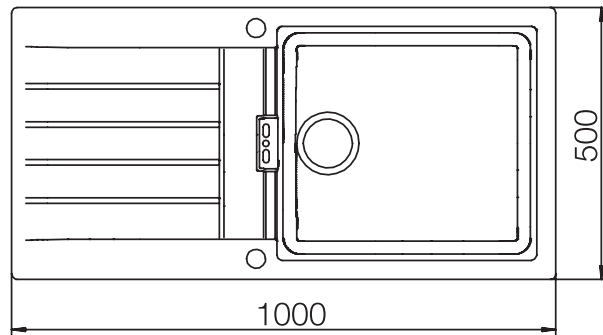

CRISTALITE® PRIMUS D-100 L

MEASUREMENTS IN MILLIMETRE

For installation from top

For undermount installation

CRISTALITE® PRIMUS D-100 L

MEASUREMENTS IN INCHES

For installation from top

For undermount installation