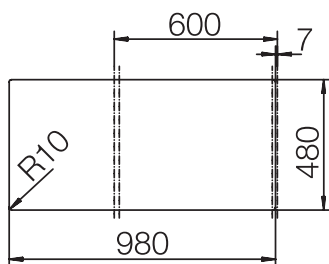

CRISTALITE® PRIMUS D-100 L

MEASUREMENTS IN MILLIMETRE

For installation from top

For undermount installation

CRISTALITE® PRIMUS D-100 L

MEASUREMENTS IN INCHES

For installation from top

For undermount installation