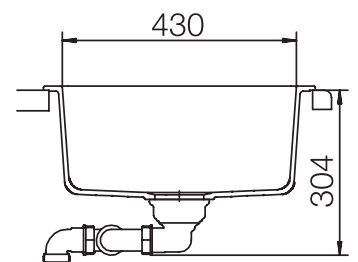

CRISTALITE® PRIMUS D-100 L

MEASUREMENTS IN MILLIMETRE

For installation from top

For undermount installation

CRISTALITE® PRIMUS D-100 L

MEASUREMENTS IN INCHES

For installation from top

For undermount installation