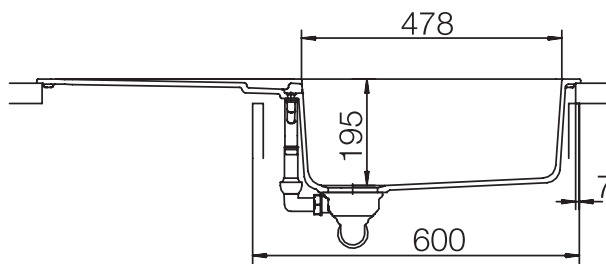

CRISTALITE® PRIMUS D-100 L

MEASUREMENTS IN MILLIMETRE

For installation from top

For undermount installation

CRISTALITE® PRIMUS D-100 L

MEASUREMENTS IN INCHES

For installation from top

For undermount installation