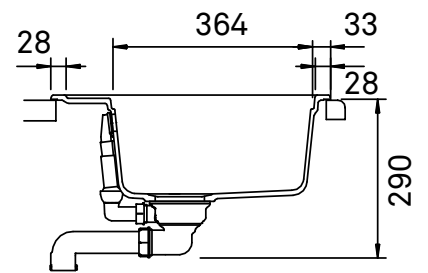

MONO N 100S

intra
SCANDINAVIAN DESIGN

Installation: topmount

Installation: undermount

Installation: flush-mount

without chipping board