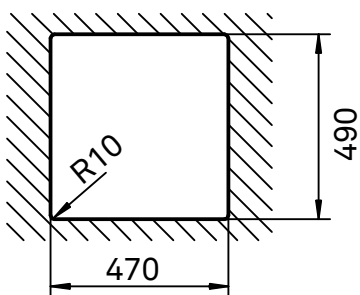

MONO N 100S

intra
SCANDINAVIAN DESIGN

Installation: topmount

Installation: undermount

Installation: flush-mount

without chipping board