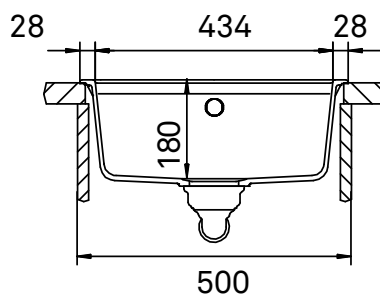

MONO N 100S

intra
SCANDINAVIAN DESIGN

Installation: topmount

Installation: undermount

Installation: flush-mount

without chipping board