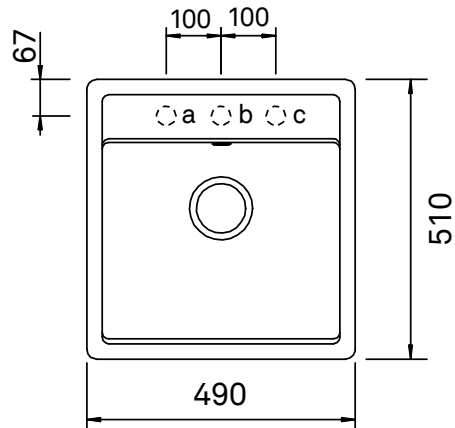

MONO N 100S

intra
SCANDINAVIAN DESIGN

Installation: topmount

Installation: undermount

Installation: flush-mount

without chipping board