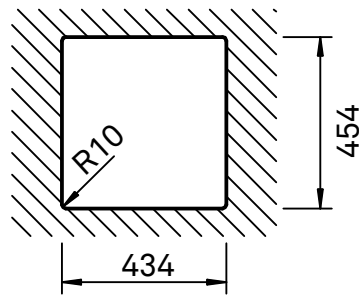

MONO N 100S

intra
SCANDINAVIAN DESIGN

Installation: topmount

Installation: undermount

Installation: flush-mount

without chipping board